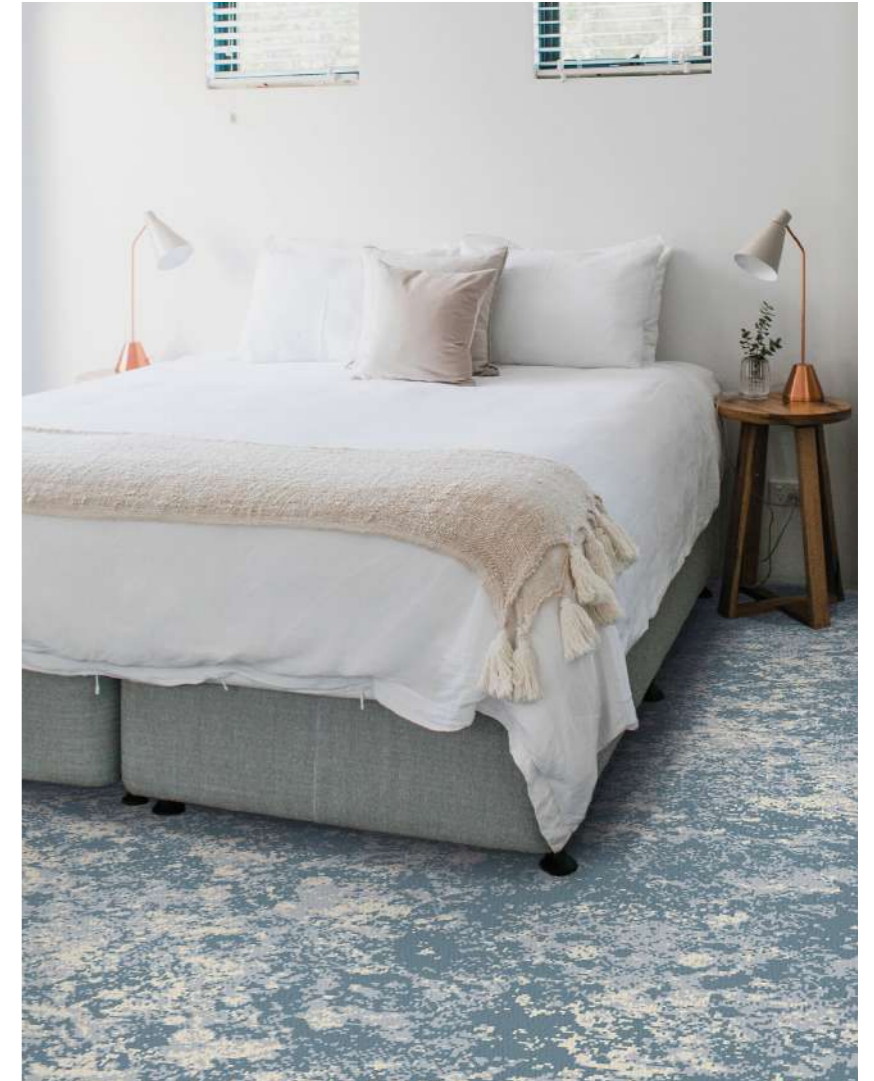

9761C  
RUG

Width | 12ft (3.66m)  
Repeat | 213" (5.4m) +/- 3%  
Match | N/A